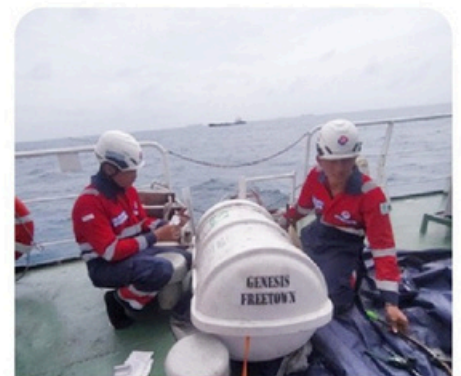

PT PUTRA SAMUDERA PERMATA

Along with the development of PT Putra Samudera Perdana Top Management began to expand its business into other fields under the auspices of PT Putra Samudera Permata as a sister company, with the scope of Certification Testing & Re-certification Scope Details: - Load Test - NDT, Destructive Test Wire Rope Sling - Calibration - Bollard Pull Test - Socketing - Wire spooling, pull test wire rope sling - Crane Inspection - Hydraulic Service - Equipment Rental With experienced and certified experts, we are committed to building safe and comfortable cooperation and ensuring that all work is carried out professionally and has a good impact on both parties

PT Putra Samudera Perdana

LIFE SAVING APPLIANCE SERVICES

Life raft floor seam test

Life Boat after repair

Life Boat after repair

Annual Inspection of Life Boat

Sea trial of Rescue Boat

Rescue Boat after repair

Delivery life raft after service

Life raft after service

Life raft service onboard

PT Putra Samudera Perdana

LIFE SAVING APPLIANCE SERVICES

Replace wire of Lifeboat

Immersion Suit inspection on

Function test Freefall Lifeboat