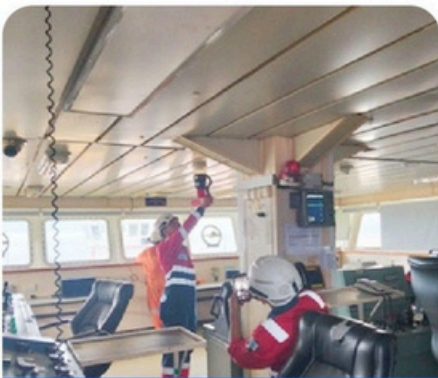

Inspection of Fire detection system