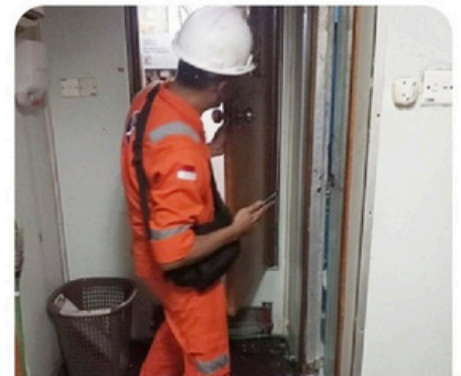

Door WC repair