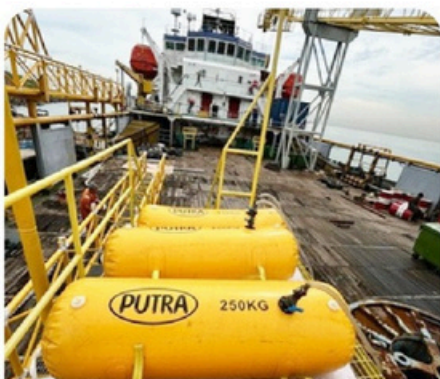

Galley after Fabricate

Wooden replace

Wooden replace

PT Putra Samudera Permata

LOAD TESTING

Load test Knuckle Crane

Load test Offshore Crane

Load test of Rescue boat davit

Load test of main ladder

Load test pad Eye WHCP

Load Test Acc Ladder

Load test provision crane

Load test davit Lifeboat

Load test OH Crane

PT Putra Samudera Permata

LOAD TESTING & WEIGHING